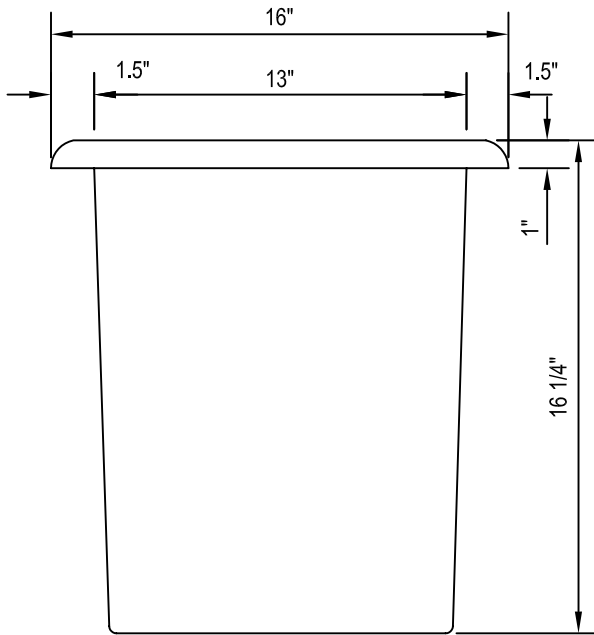

THE CHANDLER COMPANY
2621 SOUTH BIRCH STREET
SANTA ANA, CA
USA, 92707
PHONE: (714) 979-4212
FAX: (714) 979-4854
www.thechandlercompany.com

END VIEW

TOP VIEW

NOTES:

1. INSTALLATION TO BE COMPLETED IN ACCORDANCE WITH MANUFACTURER'S SPECIFICATIONS.
2. DO NOT SCALE DRAWINGS.
3. CONTRACTORS NOTE: FOR PRODUCT AND COMPANY INFORMATION VISIT www.CADdetails.com/info
  REFERENCE NUMBER 600-022a.

ROOFTOP PLANTER H-513-60