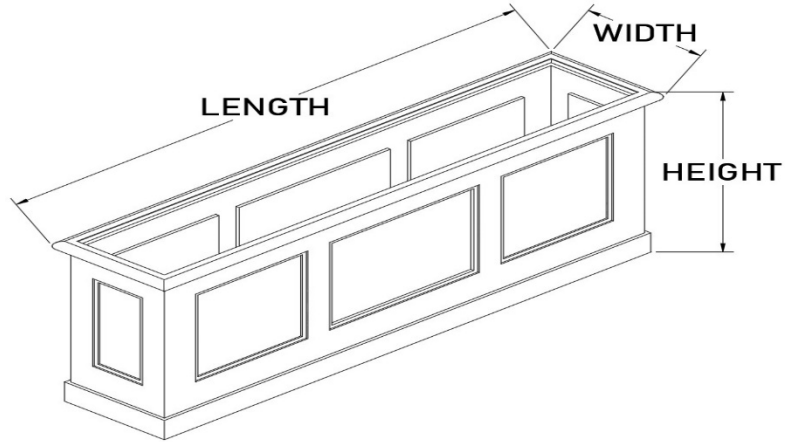

WINSLOW I *Rectangular Planter*

Product Code	Length	Width	Height	Weight (lbs.)
WN801834	84	18	34	77.88

Can't find a size? Contact Us!

The Chandler Company
2621 S. Birch St.
Santa Ana, CA 92707
(714) 979-4212
info@thechandlercompany.com
www.thechandlercompany.com