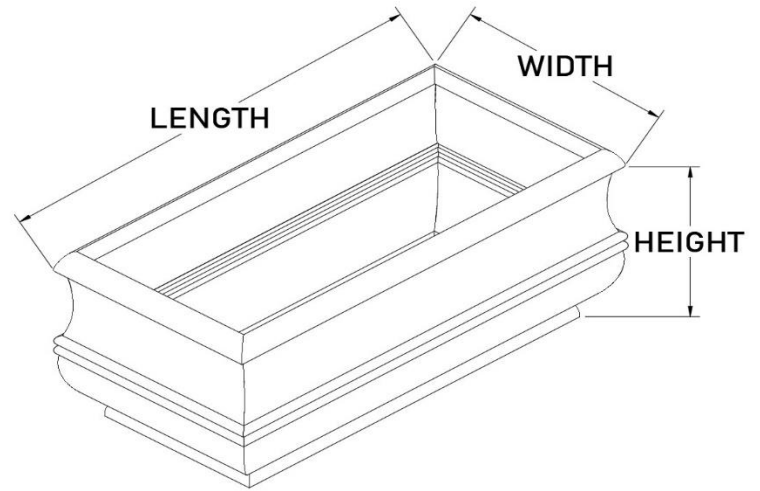

BELLAGIO *Rectangular Planter*

Product Code	Length	Width	Height	Weight (approx.)
BE481818	48	18	18	30.15
BE601818	60	18	18	36.08
BE721818	72	18	18	42
BE482418	48	24	18	34.51
BE602418	60	24	18	40.99
BE722418	72	24	18	47.49
BE482424	48	24	24	43.8
BE602424	60	24	24	51.83
BE722424	72	24	24	59.85
BE543024	54	30	24	53.23
BE603024	60	30	24	57.52
BE723024	72	30	24	66.11
BE843024	84	30	24	74.69
BE543030	54	30	30	73.22
BE603030	60	30	30	79.02
BE723030	72	30	30	90.62
BE843030	84	30	30	102.22
BE603630	60	36	30	86.47
BE723630	72	36	30	98.74
BE843630	84	36	30	111

BELLAGIO *Rectangular Planter*

Product Code	Length	Width	Height	Weight (approx.)
BE723636	72	36	36	124.56
BE843636	84	36	36	139.8
BE963636	96	36	36	155.04

Can't find a size? Contact Us!

The Chandler Company
2621 S. Birch St.
Santa Ana, CA 92707
(714) 979-4212