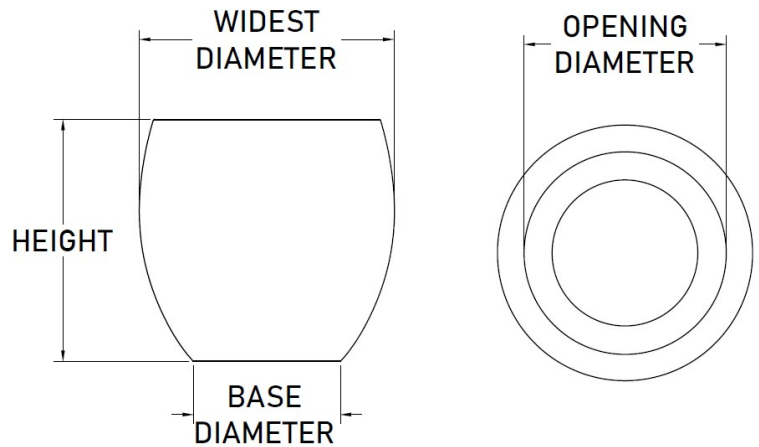

# ARIA *Round Planter*

Product Code	Widest Diameter	Opening Diameter	Height	Base Diameter	Weight (approx.)
AAR2416	24	20	16	17	14.96
AAR2422	24	20	22	14.5	19.15
AAR2427	24	20	27	12	25.74
AAR2433	24	20	33	11.5	33.35
AAR3016	30	26	16	23	19.72
AAR3022	30	26	22	20.5	24.94
AAR3027	30	26	27	18	32.31
AAR3033	30	24	33	17.5	42.45
AAR3038	30	26	38	13	140.69
AAR3616	36	32	16	29	24.93
AAR3622	36	32	22	26.5	31.18
AAR3627	36	32	27	24	42.5
AAR3633	36	32	33	23.5	54.1
AAR3638	36	32	38	19	61.23
AAR4222	42	38	22	32.5	37.84
AAR4227	42	38	27	30	51.23
AAR4233	42	38	33	29.5	64.89
AAR4238	42	38	38	25	73.07
AAR4816	48	44	16	41	36.66
AAR4822	48	44	22	37.5	44.96

# ARIA *Round Planter*

Product Code	Widest Diameter	Opening Diameter	Height	Base Diameter	Weight (approx.)
AAR4827	48	44	27	46	60.48
AAR4833	48	44	33	35.5	76.25
AAR4838	48	44	38	31	85.45
AAR6027	60	56	27	48	80.52
AAR6033	60	56	33	47.5	100.66
AAR6038	60	54	38	43	111.93
AAR7233	72	68	33	59.5	127.32
AAR7238	72	68	38	55	140.69
AAR8422	84	80	22	74.5	96.86