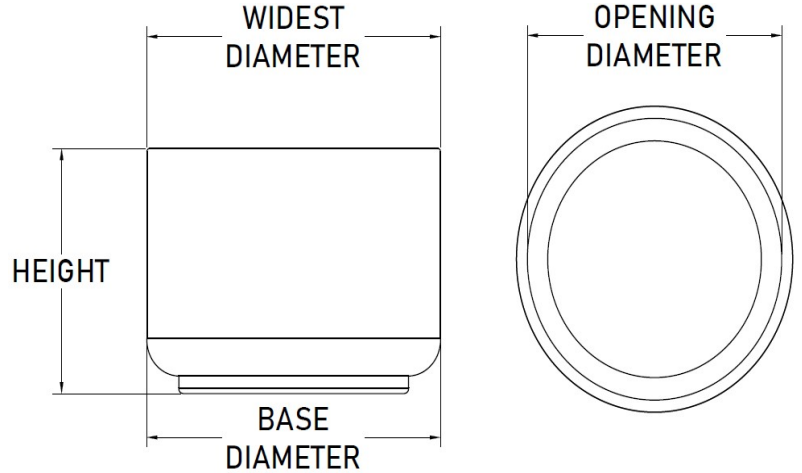

CORONADO *Round Planter*

Product Code	Widest Diameter	Opening Diameter	Height	Base Diameter	Weight (lbs.)
COR2418	24	20	18	18.25	15.58
COR2424	24	18.5	24	16.25	19.7
COR3018	30	26	18	24.25	20.53
COR3024	30	24.5	24	22.25	25.64
COR3030	30	23.50	30	20.5	36.43
COR3618	36	32	18	30.25	25.92
COR3624	36	30.5	24	28.25	32.01
COR3630	36	29.5	30	26.5	45.16
COR3636	36	28	36	24.5	56.65
COR4224	42	36.5	24	34.25	38.83
COR4230	42	35.5	30	32.5	54.41
COR4236	42	34	36	30.5	67.91
COR4242	42	32.5	42	28.5	77.53
COR4818	48	44	18	42.25	38.01
COR4824	48	42.5	24	40.25	46.09
COR4830	48	41.5	30	38.5	64.17
COR4836	48	40	36	36.5	79.75
COR4842	48	38.5	42	34.5	88.92
COR6030	60	53.5	30	50.5	85.25
COR6036	60	52	36	48.5	105.09

CORONADO *Round Planter*

Product Code	Widest Diameter	Opening Diameter	Height	Base Diameter	Weight (lbs.)
COR6042	60	50.5	42	46.5	118.67
COR7236	72	64	36	60.5	132.71
COR7242	72	62.5	42	58.5	148.98

Can't find a size? Contact Us!