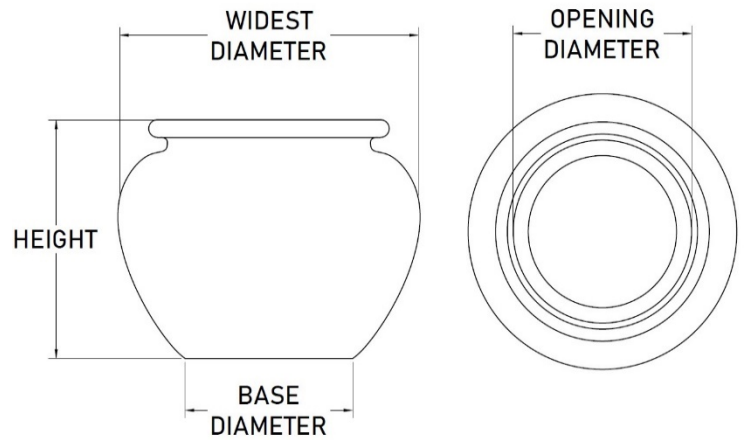

EMPEROR BOWL *Round Planter*

Product Code	Widest Diameter	Opening Diameter	Height	Base Diameter	Weight (lbs.)
EMR2418	24	15	18	14.5	16.53
EMR3024	30	16.5	24	17.5	26.98
EMR3030	30	16.5	30	13	38.87
EMR3618	36	27	18	26.5	27.16
EMR3630	36	22.5	30	19	47.86
EMR3636	36	16	36	17	59.95
EMR4224	42	28.5	24	29.5	40.47
EMR4236	42	22	36	23	71.45
EMR4830	48	31	30	32	67.39
EMR4842	48	24.5	42	25.5	96.54
EMR5436	54	34	36	35	96.13
EMR6030	60	34.5	30	43	88.98
EMR6042	60	36.5	42	37.5	125.38
EMR7236	72	41.5	36	52	137.42
EMR7242	72	48.5	42	49.5	156.48