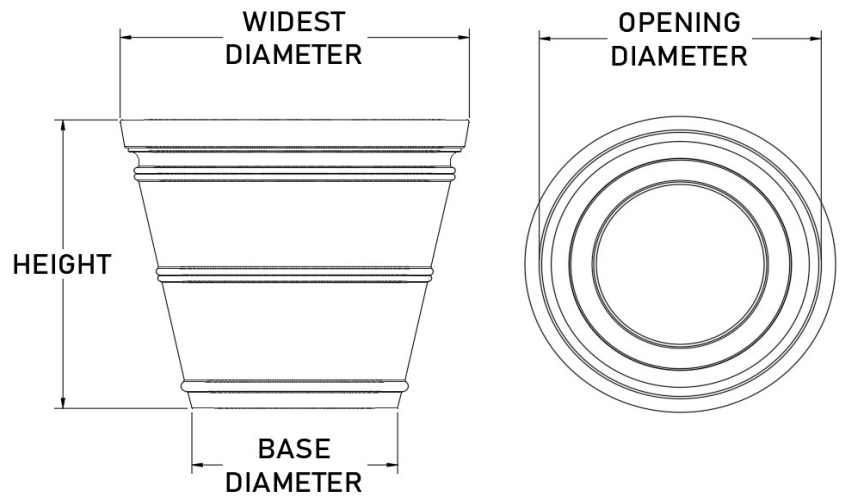

TERRACOTTA *Round Planter*

Product Code	Widest Ø	Opening Ø	Height	Base Ø	Weight (lbs.)
TER2723	27	22	23	16	20.63
TER3530	35	28	30	21	41.47
TER4236	42	34	36	25	66.46
TER4842	48	39	42	28	87.81

Can't find a size? Contact Us!