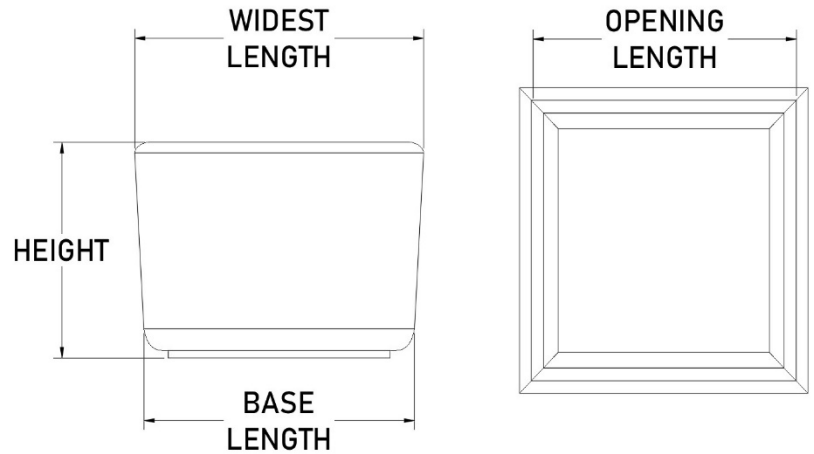

ARGENTINA *Square Planter*

Product Code	Widest Length	Opening Length	Height	Base Length	Weight (lbs.)
ARS2418	24	19	18	20	20.79
ARS2424	24	16.5	24	16	26.63
ARS3018	30	25	18	26	27.37
ARS3024	30	22	24	22	34.65
ARS3030	30	20	30	18	49.18
ARS3618	36	31	18	32	34.51
ARS3624	36	30	24	31	43.24
ARS3630	36	23	30	18	60.94
ARS3636	36	25.5	36	24	76.68
ARS4224	42	33	24	34	52.39
ARS4230	42	34	30	35	73.38
ARS4236	42	33	36	34	91.92
ARS4242	42	32	42	33	102.12
ARS4818	48	43	18	44	50.47
ARS4824	48	40	24	40	62.09
ARS4830	48	37	30	41	86.47
ARS4836	48	37	36	35	107.88
ARS4842	48	38	42	39	119.53
ARS6030	60	52	30	53	114.63
ARS6036	60	49	36	48	141.96

ARGENTINA *Square Planter*

Product Code	Widest Length	Opening Length	Height	Base Length	Weight (lbs.)
ARS6042	60	50	42	51	156.48
ARS7236	72	61.5	36	59.5	178.92
ARS7242	72	60	42	58	196.33

Can't find a size? Contact Us!