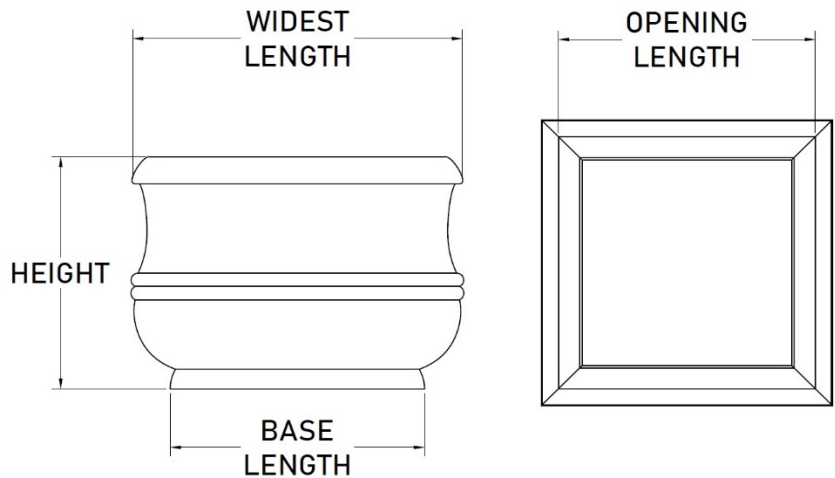

# BELLAGIO *Square Planter*

Product Code	Widest Length	Opening Length	Height	Base Length	Weight (lbs.)
BES2418	24	18	18	18	21.54
BES2424	24	16	24	16	27.75
BES3018	30	24	18	24	28.3
BES3024	30	22	24	22	36.05
BES3030	30	20	30	20	50
BES3618	36	30	18	30	35.63
BES3624	36	28	24	28	44.92
BES3630	36	26	30	26	61.93
BES3636	36	25	36	24	78.84
BES4224	42	34	24	34	54.35
BES4230	42	32	30	32	74.54
BES4236	42	31	36	30	94.44
BES4242	42	28	42	28	106.33
BES4818	48	42	18	42	51.97
BES4824	48	40	24	40	64.33
BES4830	48	38	30	38	87.79
BES4836	48	37	36	36	110.76
BES4842	48	34	42	34	124.33
BES6030	60	50	30	50	116.28
BES6036	60	49	36	48	145.56

# BELLAGIO *Square Planter*

---

Product Code	Widest Length	Opening Length	Height	Base Length	Weight (lbs.)
BES6042	60	46	42	46	162.49
BES7236	72	60	36	60	183.24
BES7242	72	58	42	58	203.53

*Can't find a size? Contact Us!*