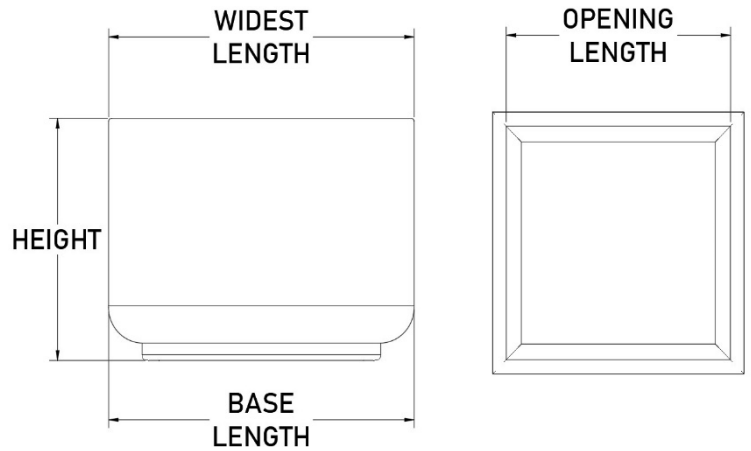

# CORONADO *Square Planter*

Product Code	Widest Length	Opening Length	Height	Base Length	Weight (lbs.)
COS2418	24	20	18	18.25	20.69
COS2424	24	18.5	24	16.25	26.15
COS3018	30	26	18	24.25	27.24
COS3024	30	24.5	24	22.25	34.06
COS3030	30	23.5	30	20.5	48.31
COS3618	36	32	18	30.25	34.36
COS3624	36	30.5	24	28.25	42.53
COS3630	36	29.5	30	26.5	59.91
COS3636	36	28	36	24.5	75.18
COS4224	42	36.5	24	34.25	51.56
COS4230	42	35.5	30	32.5	72.18
COS4236	42	34	36	30.5	90.19
COS4242	42	32.5	42	28.5	102.9
COS4818	48	44	18	42.25	50.28
COS4824	48	42.5	24	40.25	61.15
COS4830	48	41.5	30	38.5	85.1
COS4836	48	40	36	36.5	105.9
COS4842	48	38.5	42	34.5	120.43
COS6030	60	53.5	30	50.5	112.94
COS6036	60	52	36	48.5	139.51

# CORONADO *Square Planter*

Product Code	Widest Length	Opening Length	Height	Base Length	Weight (lbs.)
COS6042	60	50.5	42	46.5	157.62
COS7236	72	64	36	60.5	175.98
COS7242	72	62.5	42	58.5	197.7

*Can't find a size? Contact Us!*