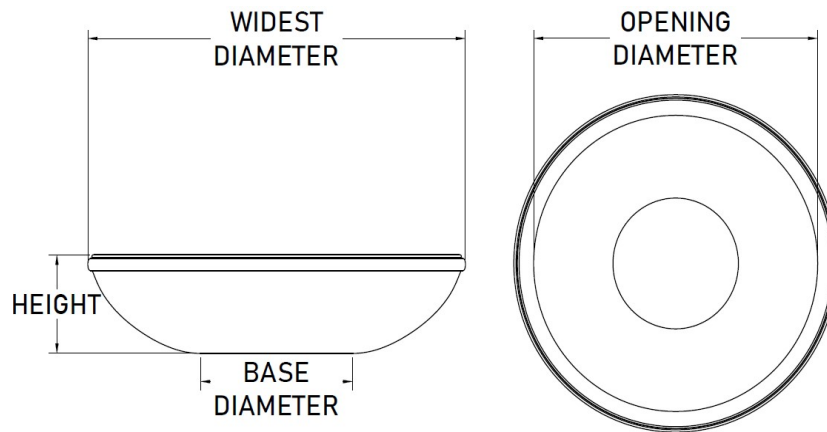

BUENA PARK *Bowl Planters*

Product Code	Widest Diameter	Opening Diameter	Height	Base Diameter	Weight (lbs.)
BPLB7218	72	63	18	24	51.52

Can't find a size? Contact us!

The Chandler Company
 2621 S. Birch St.
 Santa Ana, CA 92707
 (714) 979-4212